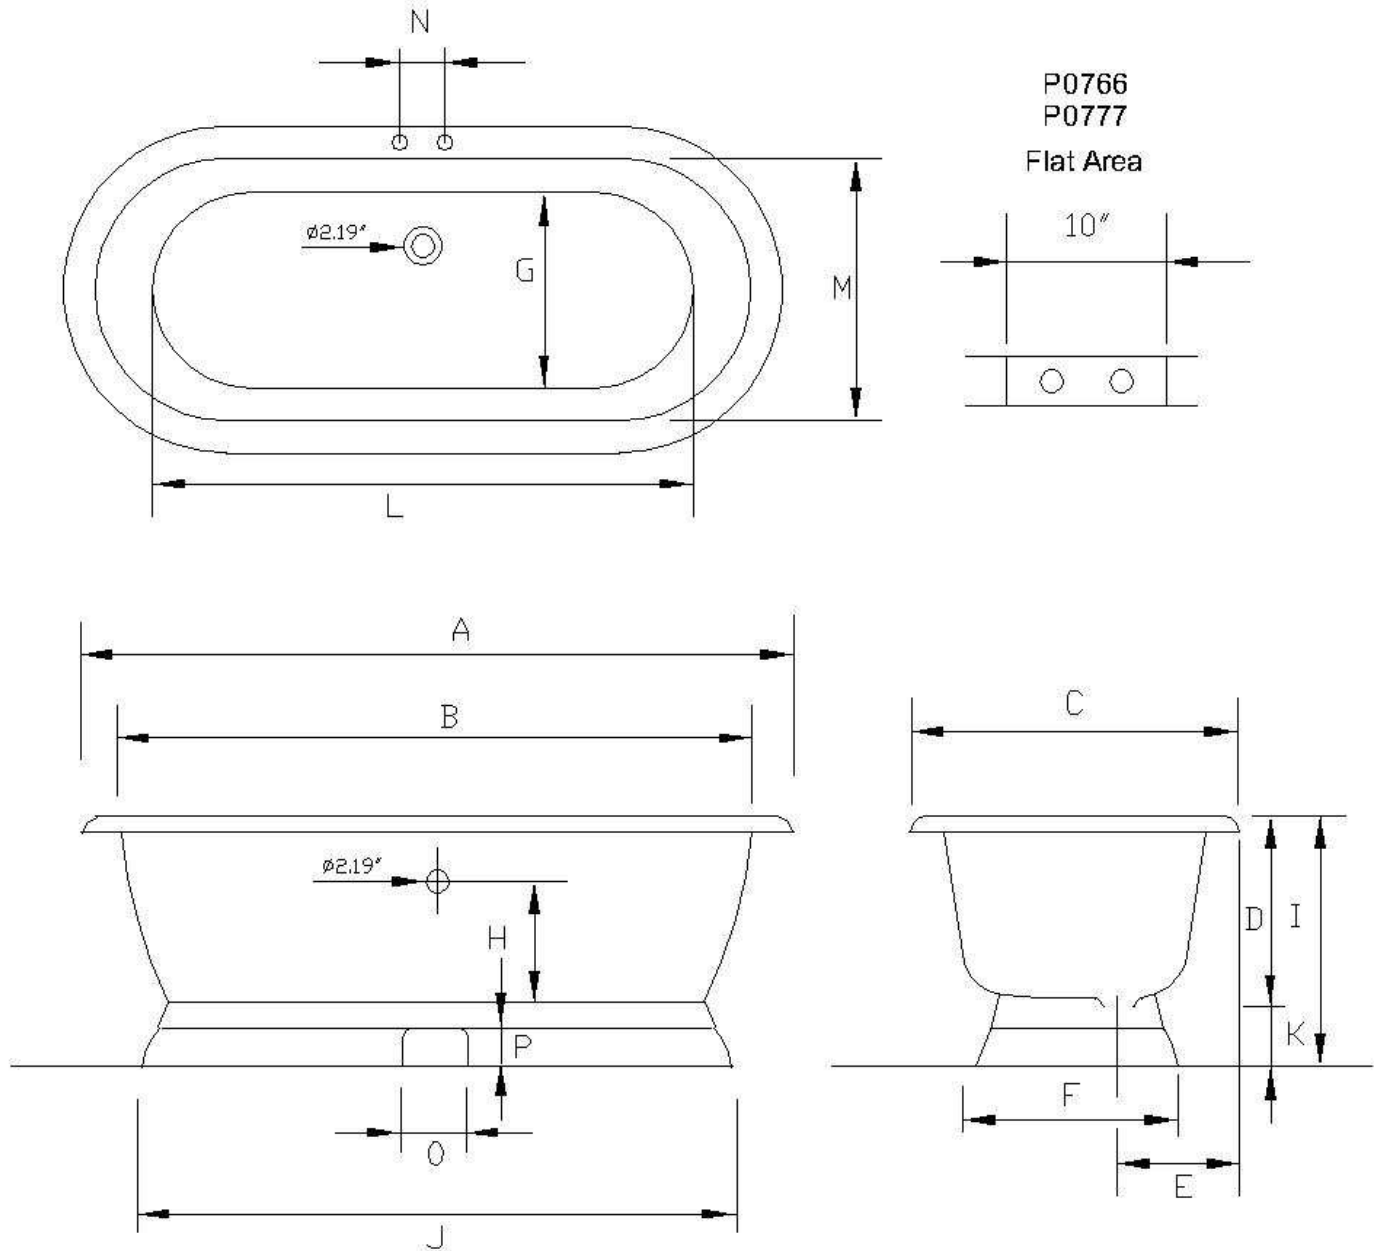

Tub Specifications – Cast Iron Dual on Pedestal

| | A | B | C | D | E | F | G | H | I | J | K | L | M | N | O | P | VOL | WGHT |
|-------|-------|-----|-------|-----|-----|-----|-----|--------|-------|-------|-------|-------|-------|----|------|------|--------|---------|
| P0777 | 61.5" | 54" | 30.5" | 18" | 11" | 22" | 17" | 17.25" | 24.5" | 45.5" | 7.25" | 41.0" | 24.5" | 7" | 5.5" | 5.0" | 45 GAL | 462 LBS |
| P0778 | 61.5" | 54" | 30.5" | 18" | 11" | 22" | 17" | 17.25" | 24.5" | 45.5" | 7.25" | 41.0" | 24.5" | | 5.5" | 5.0" | 45 GAL | 462 LBS |
| P0766 | 66.5" | 60" | 30.5" | 18" | 11" | 22" | 17" | 17.25" | 24" | 51.5" | 7.25" | 45.0" | 24.5" | 7" | 5.5" | 5.0" | 50 GAL | 475 LBS |
| P0769 | 66.5" | 60" | 30.5" | 18" | 11" | 22" | 17" | 17.25" | 24" | 51.5" | 7.25" | 45.0" | 24.5" | | 5.5" | 5.0" | 50 GAL | 466 LBS |