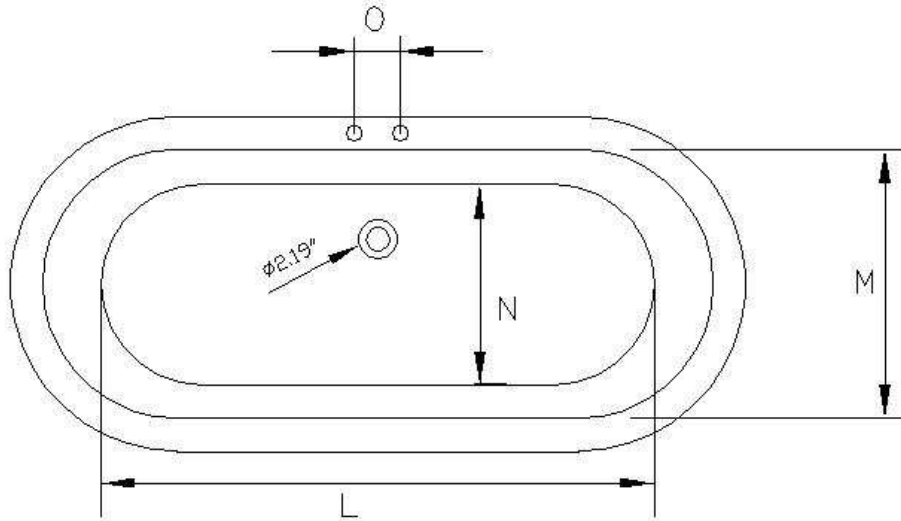

### Tub Specifications – Cast Iron Double Ended Crescent Tub on Legs

	A	B	C	D	E	F	G	H	I	J	K	L	M	N	O	VOL	WGHT
P0767	72"	66"	31.5"	16.5"	12"	25.7"	21 1/2"	13.7"	29.5"	20.75"	5.3"	34.6"	24"	15"	7"	68" GAL	418 LBS
P0770	72"	66"	31.5"	16.5"	12"	25.7"	21 1/2"	13.7"	29.5"	20.75"	5.3"	34.6"	24"	15"		68" GAL	462 LBS
P0784	72"	66"	31.5"	16.5"	12"	25.7"	21 1/2"	13.7"	29.5"	20.75"	5.3"	34.6"	24"	15"	7"	68" GAL	418 LBS
P0785	72"	66"	31.5"	16.5"	12"	25.7"	21 1/2"	13.7"	29.5"	20.75"	5.3"	34.6"	24"	15"		68" GAL	462 LBS