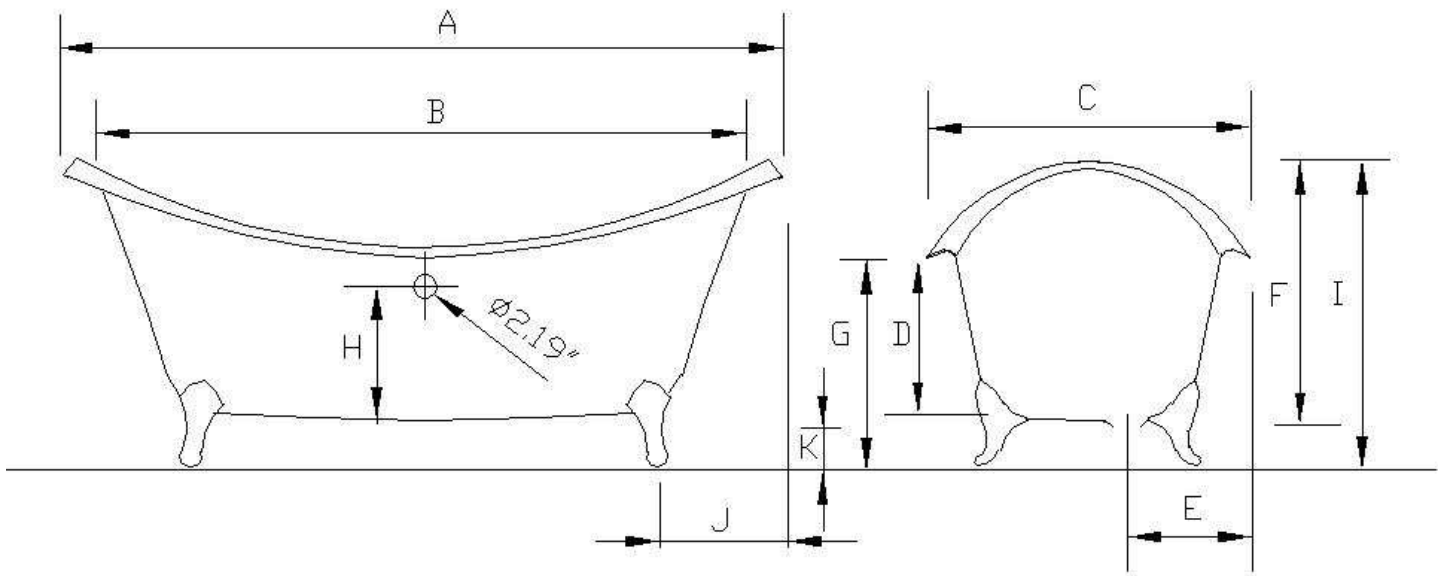

### Tub Specifications – Cast Iron Double Ended Crescent Tub on Legs

	A	B	C	D	E	F	G	H	I	J	K	L	M	N	O	VOL	WGHT
P0767	72"	66"	31.5"	16.5"	12"	25.7"	21 1/2"	13.7"	29.5"	20.75"	5.3"	34.6"	24"	15"	7"	68" GAL	418 LBS
P0770	72"	66"	31.5"	16.5"	12"	25.7"	21 1/2"	13.7"	29.5"	20.75"	5.3"	34.6"	24"	15"		68" GAL	462 LBS
P0784	72"	66"	31.5"	16.5"	12"	25.7"	21 1/2"	13.7"	29.5"	20.75"	5.3"	34.6"	24"	15"	7"	68" GAL	418 LBS
P0785	72"	66"	31.5"	16.5"	12"	25.7"	21 1/2"	13.7"	29.5"	20.75"	5.3"	34.6"	24"	15"		68" GAL	462 LBS