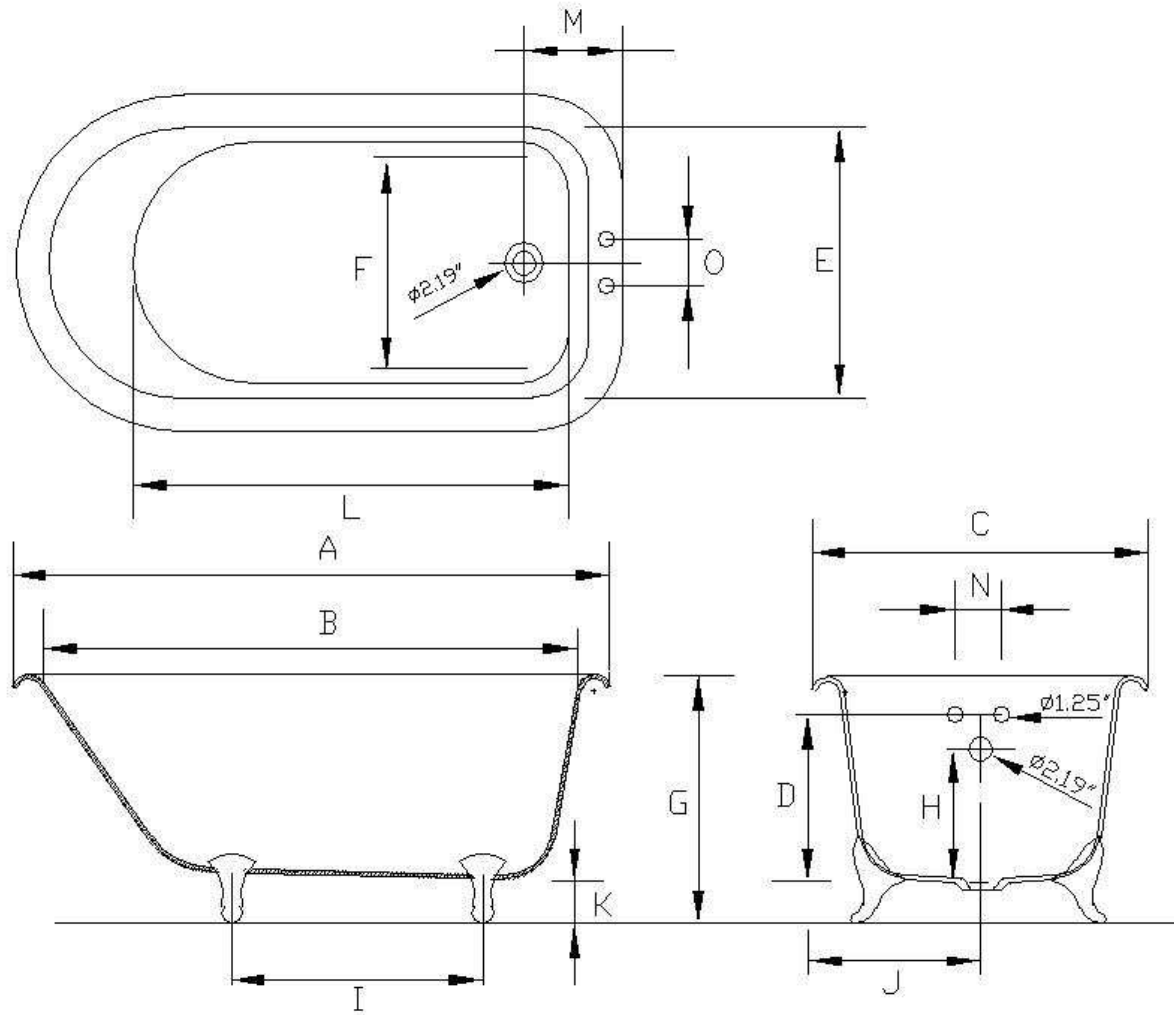

Tub Specifications – Cast Iron Traditional Tub

	A	B	C	D	E	F	G	H	I	J	K	L	M	N	O	VOL	WGHT
P0731	48.5"	42"	30.5"	18"	24"	15.7"	22"	12.5"	11.5"	15"	4.7"	27.5"	11"	3.38"		23" GAL	220 LB
P0761	54.5"	48"	30.5"	18"	24"	17"	24"	12.5"	17.5"	15"	5.3"	30.5"	11"	3.38"		31" GAL	319 LB
P0700	60.5"	54"	30.5"	18"	24"	17"	24"	12.5"	23.5"	15"	5.3"	37"	11"	3.38"		36" GAL	352 LB
P0764	66.5"	60"	30.5"	18"	24"	17"	24"	12.5"	29.5"	15"	5.3"	43.5"	11"	3.38"		43" GAL	374 LB
P0880	60.5"	54"	30.5"	18"	24"	17"	24"	15.5"	23.5"	15"	5.3"	37"	11"			41" GAL	352 LB
P0885	60.5"	54"	30.5"	18"	24"	17"	24"	15.5"	23.5"	15"	5.3"	37"	11"		7	41" GAL	352 LB