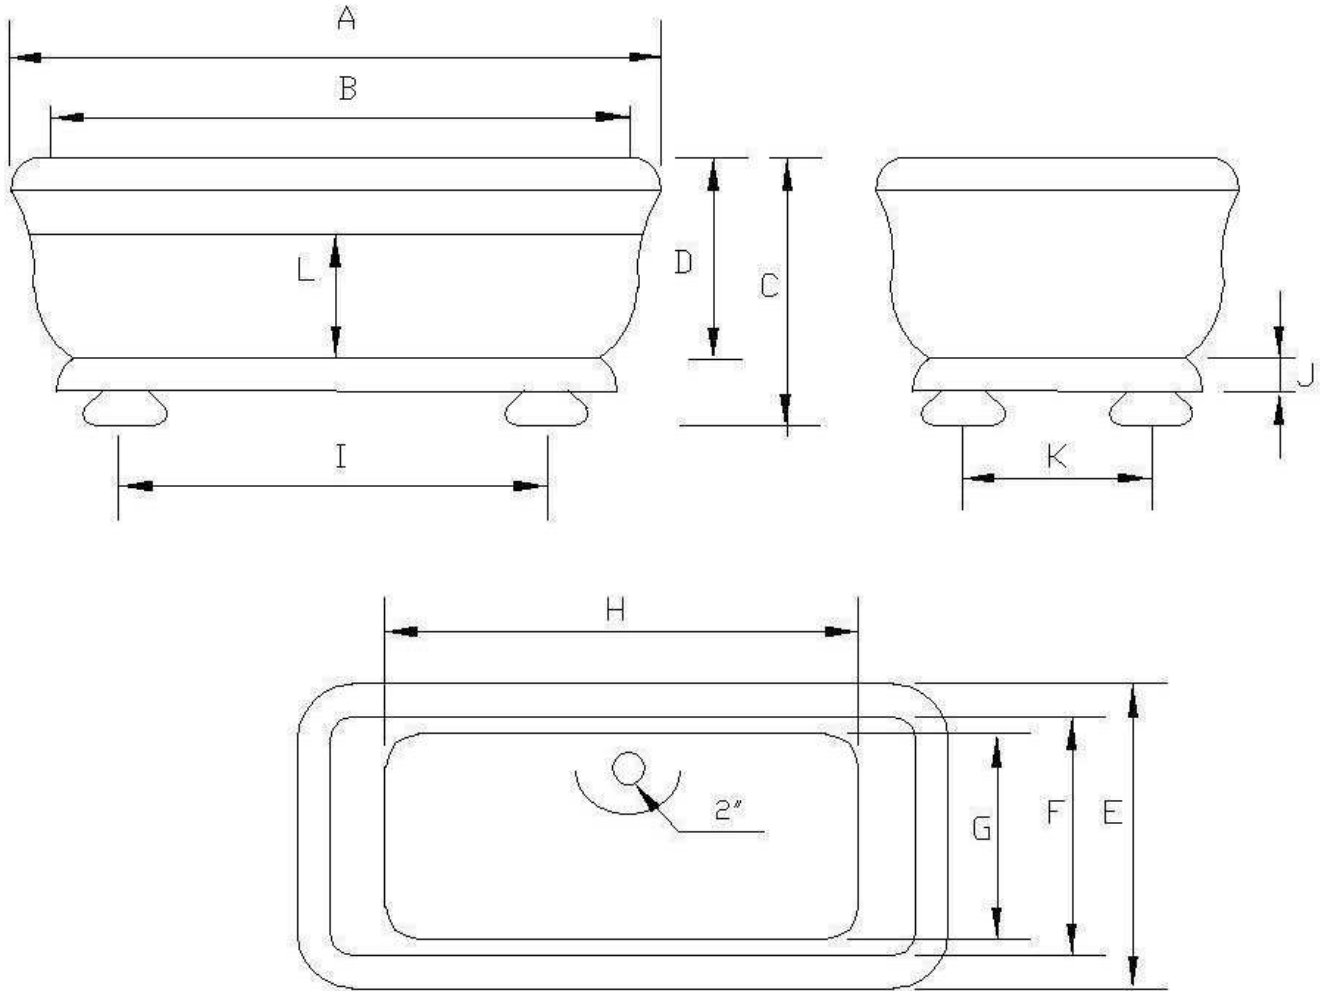

Tub Specifications – Acrylic Soaking Tub

	A	B	C	D	E	F	G	H	I	J	K	L	VOL	WGHT
P0879	70"	61 3/4"	28 1/2"	20 1/2"	34"	26"	17"	43"	46"	4 1/2"	20"	13 1/4"	62 GAL	139 LB

We recommend the drain on the floor being roughed-in within an 8" arc of the drain hole on the tub. This will allow the flex hose an offset to drain properly. Please use a bead of silicone around the base of the leg to provide a seal between the leg and the floor, and to prevent the tub from moving.