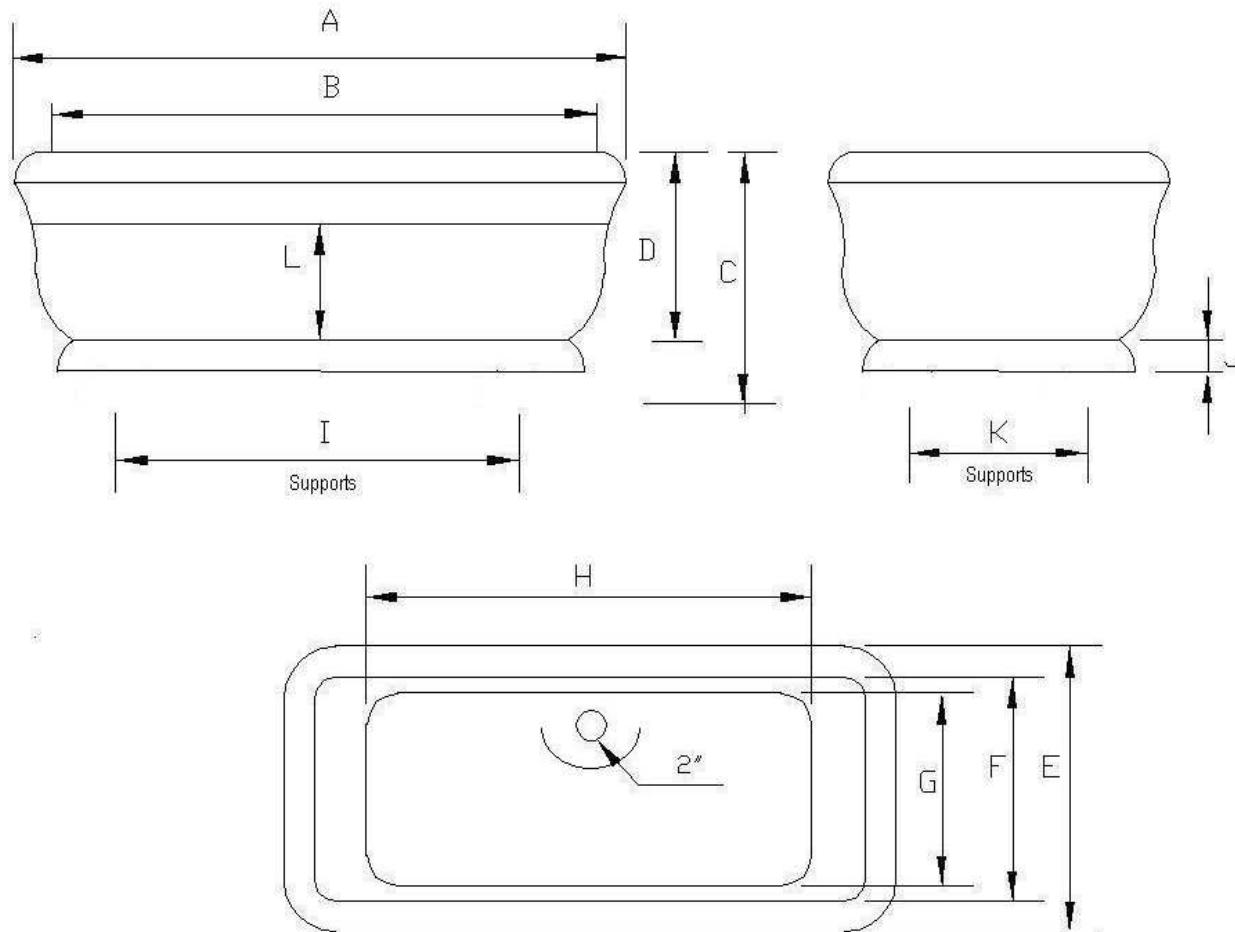

### Tub Specifications – Acrylic Soaking Tub without Legs

	A	B	C	D	E	F	G	H	I	J	K	L	VOL	WGHT
P0945	70"	61 3/4"	25"	20 1/2"	34"	26"	17"	43"	34"	4 1/2"	16"	13 1/4"	62 GAL	139 LB

We recommend the drain on the floor being roughed-in within an 8" arc of the drain hole on the tub. This will allow the flex hose an offset to drain properly. Please use a bead of silicone around the base of the tub to provide a seal between the tub and the floor, and to prevent the tub from moving.