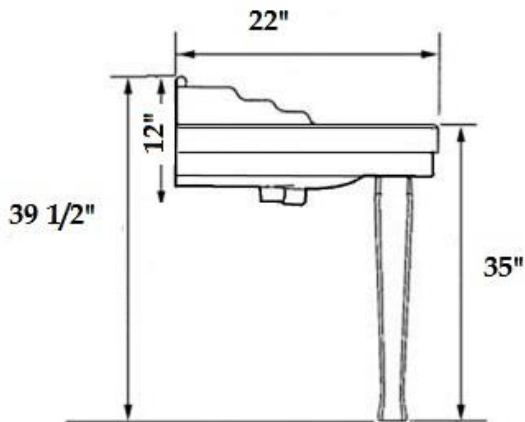

Strom Plumbing

BY
Sign of  the Crab

Ph: (916) 638-2722 / Fax: (916) 638-2725

Installation Information

Item #P1050 Console Sink

The
BOTTOM
of the
mounting
bracket is at
28"
off the floor

Sink Bowl Depth:
Total depth: 6 1/4"
To fill line: 5 1/2"

Sink weight = 130 lbs

SIGN OF THE CRAB, LLC