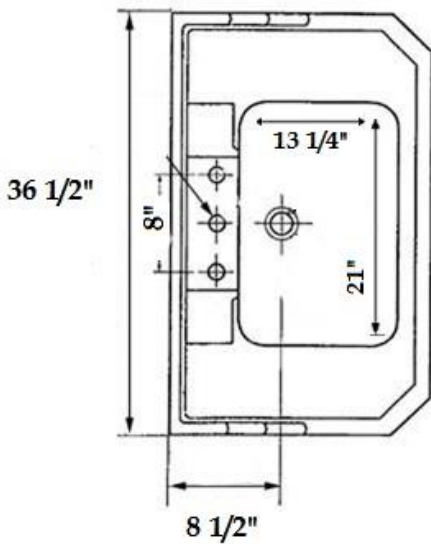

Strom Plumbing

BY
Sign of  the Crab

Ph: (916) 638-2722 / Fax: (916) 638-2725

Installation Information

Item #P1050 Console Sink

The
BOTTOM
of the
mounting
bracket is at
28"
off the floor

Sink Bowl Depth:
Total depth: 6 1/4"
To fill line: 5 1/2"

Sink weight = 130 lbs

SIGN OF THE CRAB, LLC