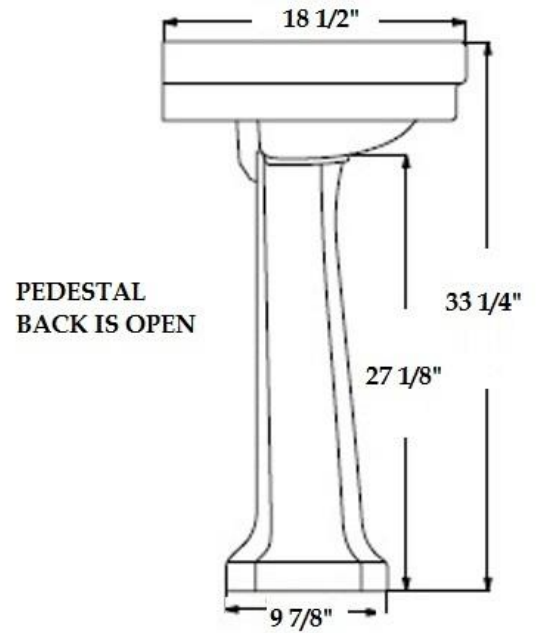

Strom Plumbing

BY
Sign of  the Crab

Ph: (916) 638-2722 / Fax: (916) 638-2725

Installation Information

Item #P1051 Pedestal Sink

Sink Bowl Depth:
Total depth: 5 1/2"
To fill line: 4 1/2"

Sink weight = 80 lbs