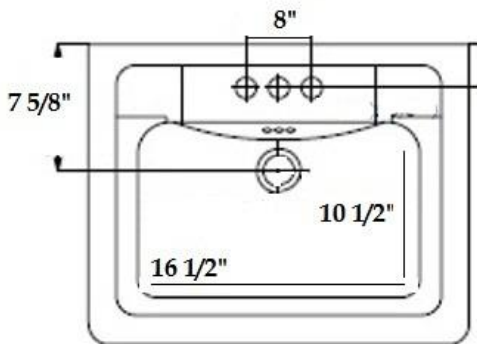

Strom Plumbing

BY
Sign of  the Crab

Ph: (916) 638-2722 / Fax: (916) 638-2725

Installation Information

Item #P1051 Pedestal Sink

Sink Bowl Depth:
Total depth: 5 1/2"
To fill line: 4 1/2"

Sink weight = 80 lbs