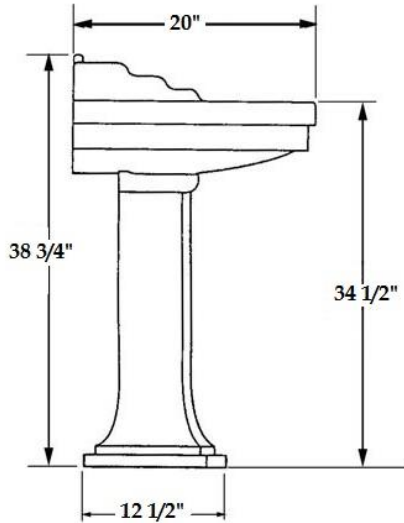

### Item #P1052 Pedestal Sink

Sink Bowl Depth:  
Total depth: 6 3/4"  
To fill line: 5 1/2"

Sink weight = 112 lbs

**SIGN OF THE CRAB, LLC**