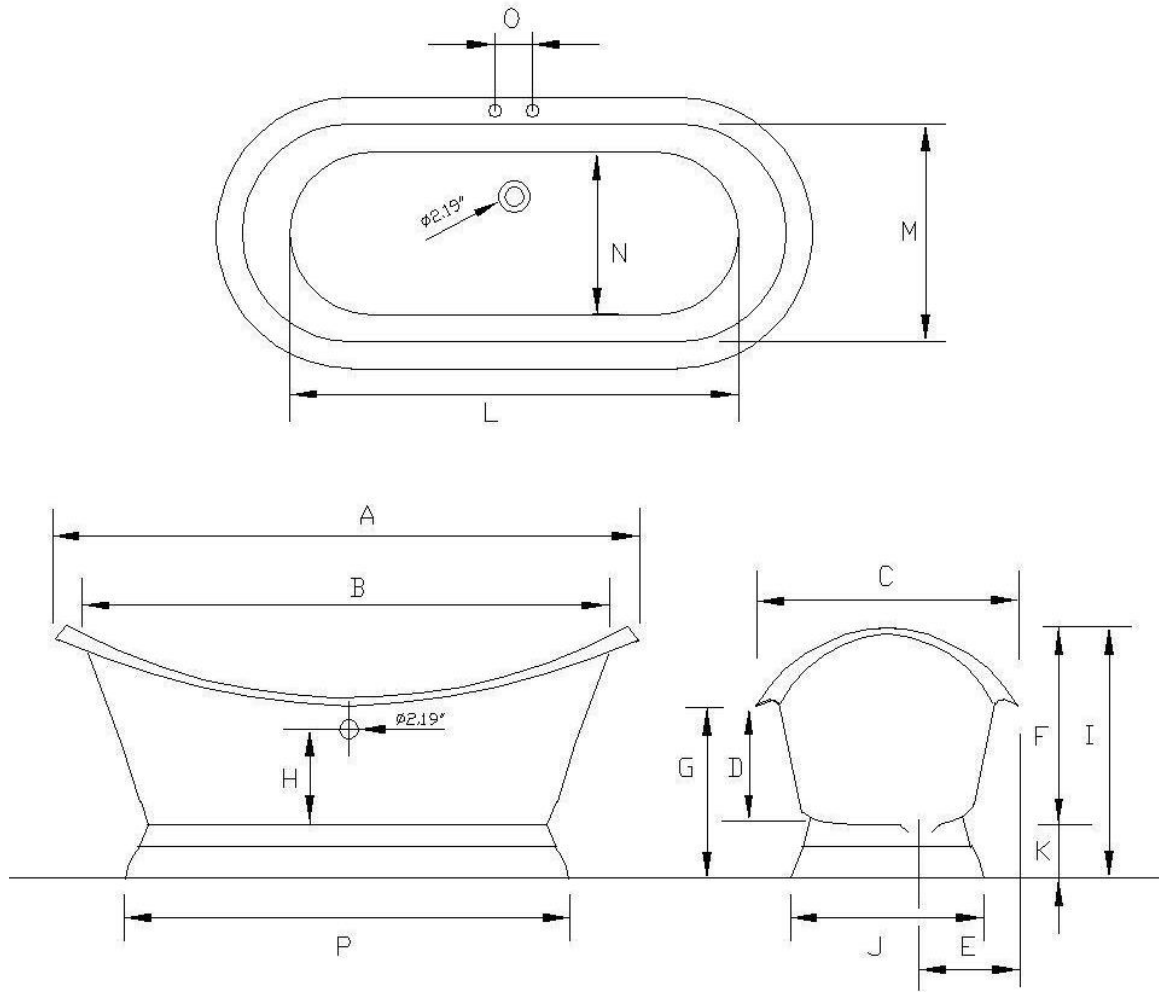

Strom Plumbing

Sign of  the Crab

Ph: (916) 638-2722 / Fax: (916) 638-2725

Tub Specifications – Cast Iron Double Ended Crescent Tub on Pedestal

ITEM	A	B	C	D	E	F	G	H	I	J	K	L	M	N	O	P	VOL	WGT
P0883	72"	66"	31.5"	15"	12"	26.2"	21.5"	12.5"	30"	22"	7.5"	34.6"	24"	15"	7"	43.5	68 GAL	506 LBS
P0883B	72"	66"	31.5"	15"	12"	26.2"	21.5"	12.5"	30"	22"	7.5"	34.6"	24"	15"	7"	43.5	68 GAL	506 LBS
P0884	72"	66"	31.5"	15"	12"	26.2"	21.5"	12.5"	30"	22"	7.5"	34.6"	24"	15"	N/A	43.5	68 GAL	506 LBS
P0884B	72"	66"	31.5"	15"	12"	26.2"	21.5"	12.5"	30"	22"	7.5"	34.6"	24"	15"	N/A	43.5	68 GAL	506 LBS