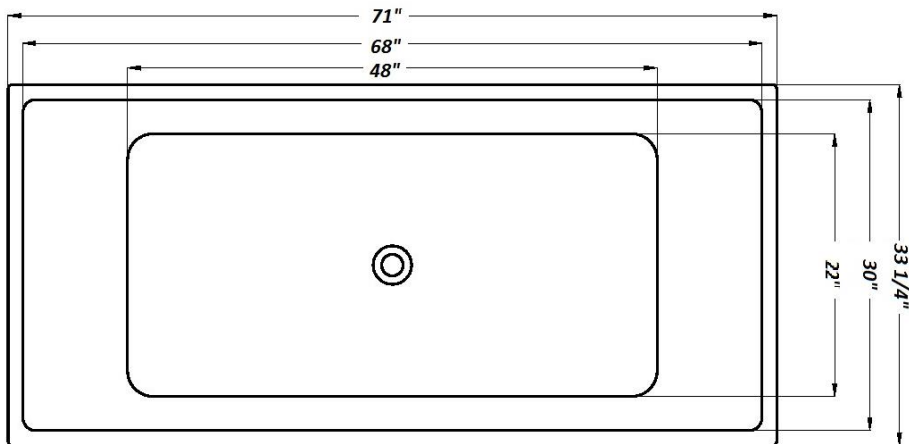

Strom Plumbing

Ph: (916) 638-2722 / Fax: (916) 638-2725

Tub Specifications – P1106 Acrylic Soaking Tub

The Overflow channel is molded into the interior tub wall. Drain is included.
Please use a bead of silicone around the base of the tub to provide a seal between the tub and the floor, and to prevent the tub from moving.