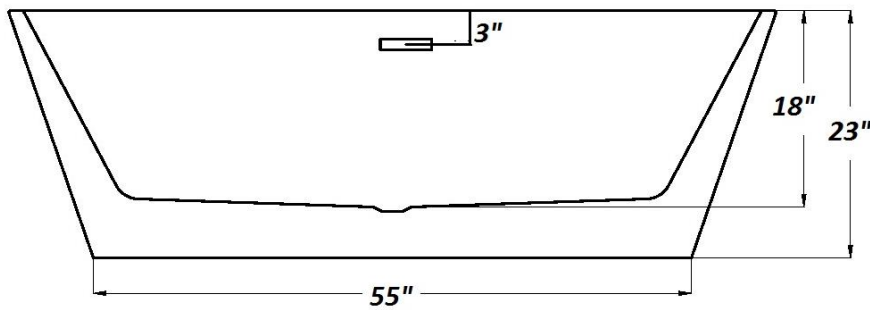

Strom Plumbing

Ph: (916) 638-2722 / Fax: (916) 638-2725

Tub Specifications – P1106 Acrylic Soaking Tub

The Overflow channel is molded into the interior tub wall. Drain is included.
Please use a bead of silicone around the base of the tub to provide a seal between the tub and the floor, and to prevent the tub from moving.