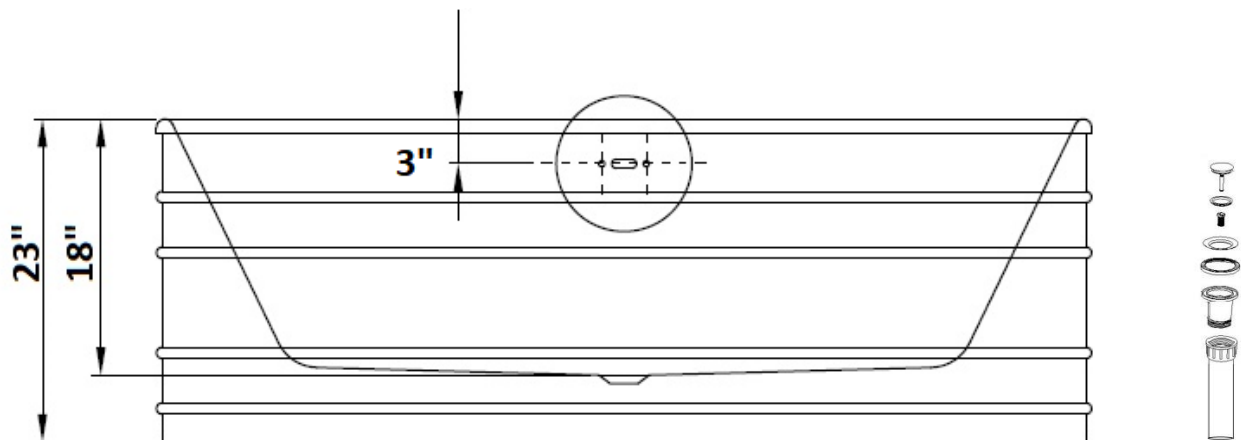

## Tub Specifications – P1152 Acrylic Tub

**The Overflow channel is molded into the interior tub wall. Drain is included.**  
**Please use a bead of silicone around the base of the tub to provide a seal between the tub and the floor, and to prevent the tub from moving.**