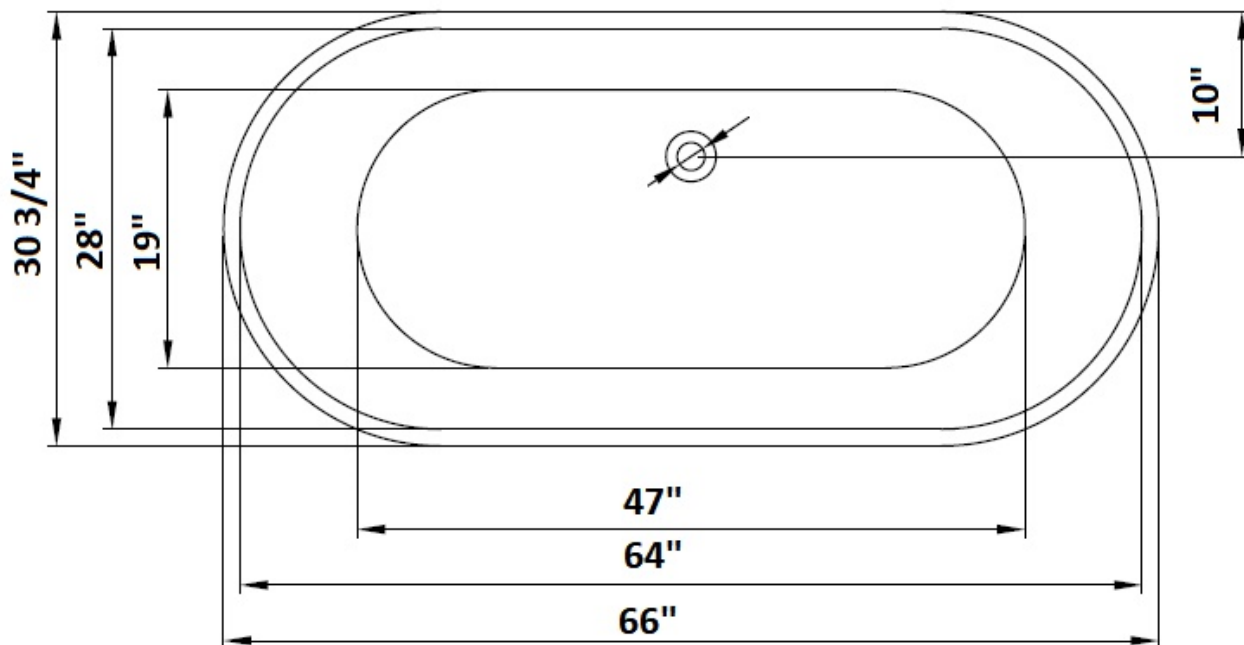

## Tub Specifications – P1152 Acrylic Tub

**The Overflow channel is molded into the interior tub wall. Drain is included.**  
**Please use a bead of silicone around the base of the tub to provide a seal between the tub and the floor, and to prevent the tub from moving.**